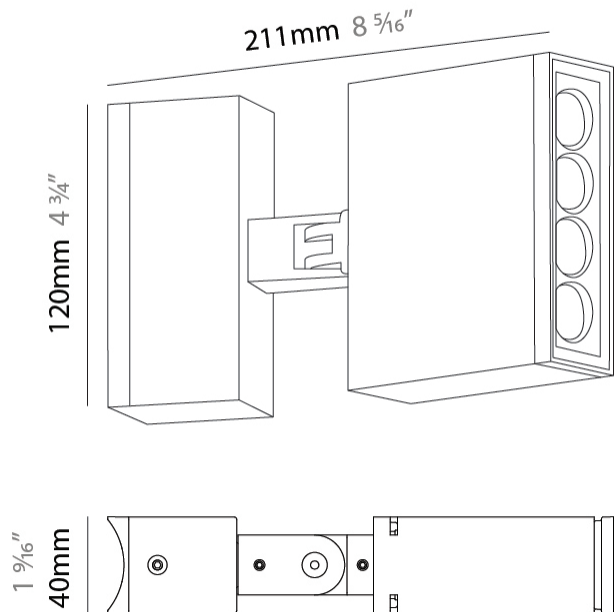

base number
Color   Finish   Lens
Temperature   Options   Options

1. To build a product code in our configurator select the specify button on the base model # product page
2. To build a manual product code on this datasheet choose from the options listed below in blue font and add the suffix to the base model #

GENERAL

Series: Target
Brand: Platek
Division: Exterior
Mounting Type: Post
Mounting Location: Above Ground
Subcategory: Bollard

PHYSICAL

Shape: Rectangle
Length (mm): 120
Length (in): 4 3/4
Width (mm): 40
Width (in): 1 9/16
Height (mm): 211
Height (in): 8 5/16
Light Distribution: Adjustable / Direct
Screws: A4 stainless steel
Diffuser: Clear tempered glass
Fixture Finish: [BLK / WHI / GRY / COR / ANT / BRZ](#)
Fixture Material: Aluminum Die Cast

ELECTRICAL

Lamp Type: LED
Input Wattage (W): 10
Total Output Wattage (W): 8
Dimming: Non-Dimmable
Driver Included: Yes
Driver Location: Integrated
Driver Type: Constant Current - 120Vac
Driver Class: Class 2
Input Voltage (V): 120 - 277
Constant Current (mA): 700
Upon Request: Integral: Phase dimming 120Vac / Non-dimming 120/277Vac / Remote: 0-10Vdc dimming

LED

Number of LEDs: 4
Color Temperature (°K): [2700 / 3000 / 4000](#)
Max. Delivered Lumen (lm): Max 775
CRI: >80 CRI
Lamp Life (hrs): 60000

OPTICAL

Optic°: [9 / 24 / 48 / ELL](#)
Adjustability: Rotational 330°; Tilt 90°

RATINGS AND CERTIFICATIONS

Certified By: Certified for North American Standards
IP rating: IP66
IK Rating: IK08