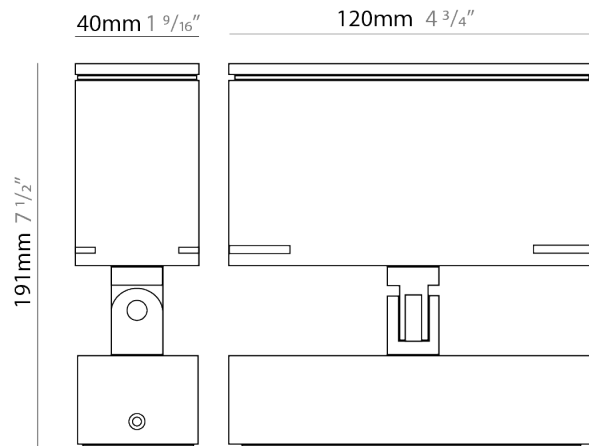

1. To build a product code in our configurator select the specify button on the base model # product page
2. To build a manual product code on this datasheet choose from the options listed below in blue font and add the suffix to the base model #

GENERAL

Series: Target
Brand: Platek
Division: Exterior
Mounting Type: Surface
Mounting Location: Above Ground
Subcategory: Flood

PHYSICAL

Shape: Rectangle
Length (mm): 120
Length (in): 4 3/4
Width (mm): 40
Width (in): 1 9/16
Height (mm): 191
Height (in): 7 1/2
Light Distribution: Adjustable / Direct
Screws: A4 stainless steel
Diffuser: Clear tempered glass
Fixture Finish: [BLK / WHI / GRY / COR / ANT / BRZ](#)
Fixture Material: Aluminum Die Cast

ELECTRICAL

Lamp Type: LED
Input Wattage (W): 10
Total Output Wattage (W): 8
Dimming: Non-Dimmable
Driver Included: Yes
Driver Location: Integrated
Driver Type: Constant Current - 120Vac
Driver Class: Class 2
Input Voltage (V): 120 - 277
Constant Current (mA): 700
Upon Request: Integral: Phase dimming 120Vac / Non-dimming 120/277Vac / Remote: 0-10Vdc dimming

LED

Number of LEDs: 4
Color Temperature (°K): [3000 / 4000](#)
Max. Delivered Lumen (lm): 725-790 / 755-820
Nominal Lumen (lm): 1000 / 1040
CRI: >80 CRI
Lamp Life (hrs): 60000

OPTICAL

Optic°: [9 / 24 / 48 / ELL](#)
Adjustability: Rotational 330°; Tilt 90°

RATINGS AND CERTIFICATIONS

Certified By: Certified for North American Standards
IP rating: IP66
IK Rating: IK08
Bug Rating: B1 U0 G0